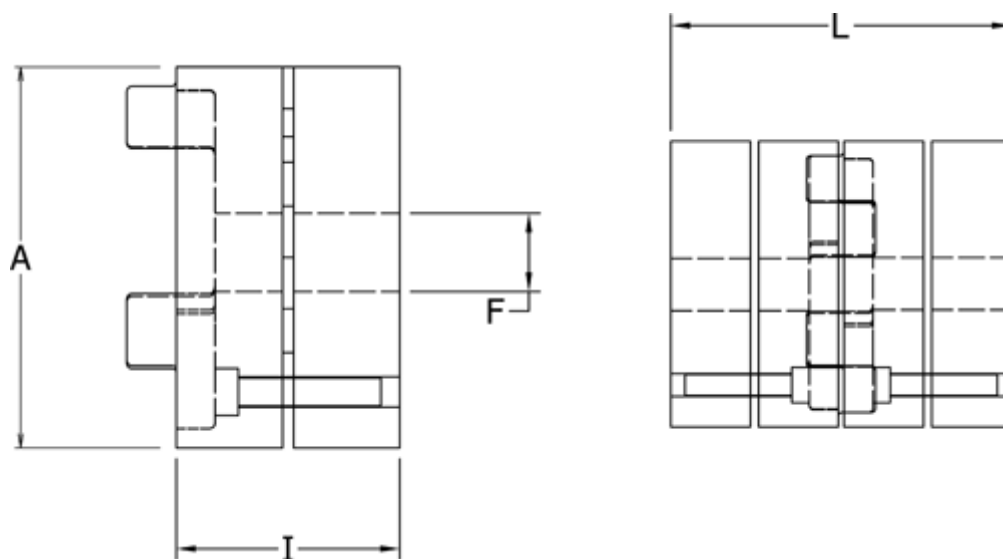

Article number: 3335038A045

Description: Conical Clamping Klonex ES9  
ALU Aluminium, Bore 45H7 mm

## Measures

A = 80  
F = 45  
I = 45.0  
L = 114  
t = M6